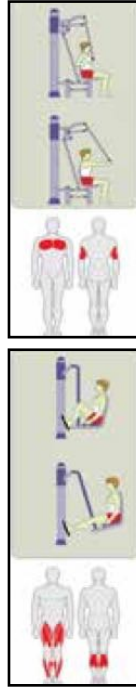

HERCULES

HERCULES IX - XIII art. 5745

MATERIALI / MATERIALS

INFORMAZIONI / INFORMATION

218x72x196 h cm